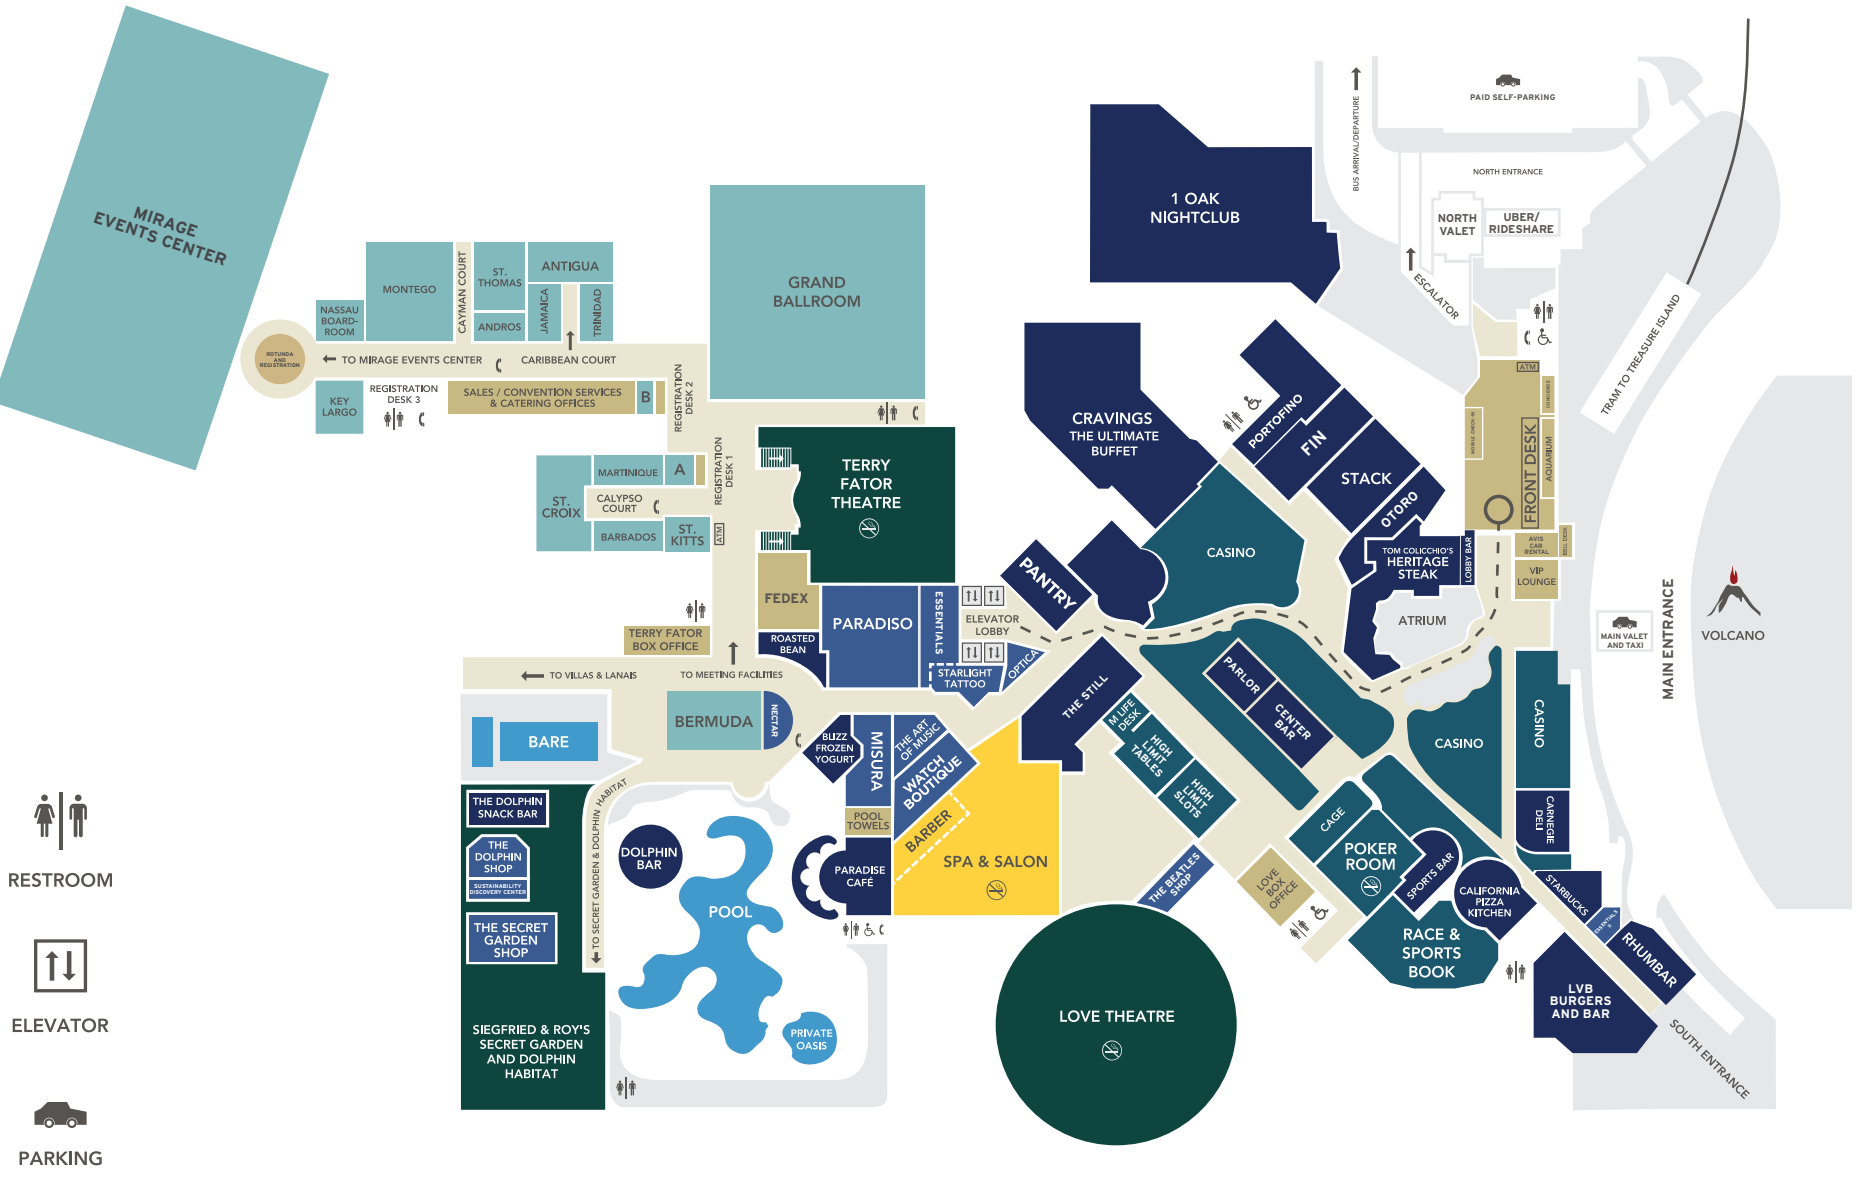

RESORT PROPERTY MAP

RESORT PROPERTY MAP

- GUEST SERVICES
- SHOPPING
- POOL
- CASINO
- CONVENTION
- DINING & NIGHTLIFE
- WALKWAYS
- ENTERTAINMENT
- SPA

-  RESTROOM
-  ELEVATOR
-  PARKING