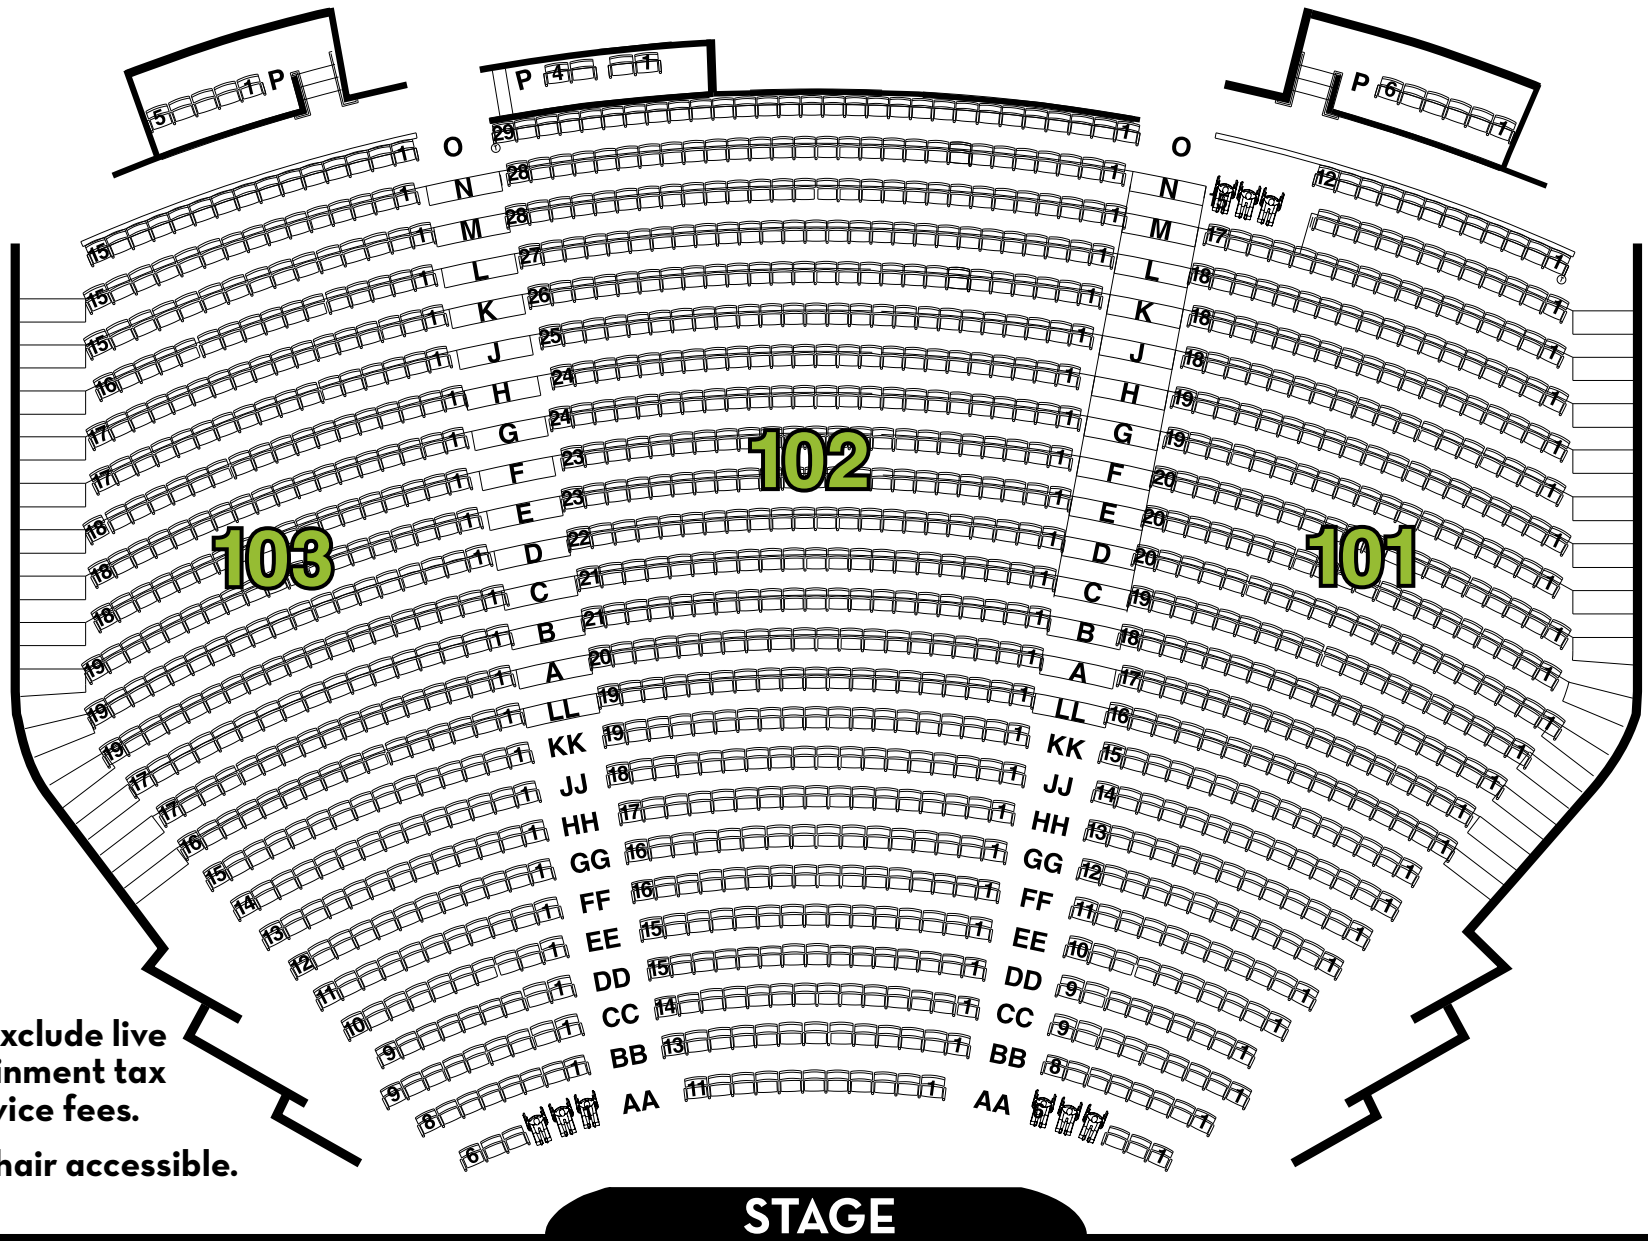

# TERRY FATOR THEATRE

- \$129
- \$99
- \$79
- \$59

• Prices exclude live entertainment tax and service fees.

Wheelchair accessible.

STAGE